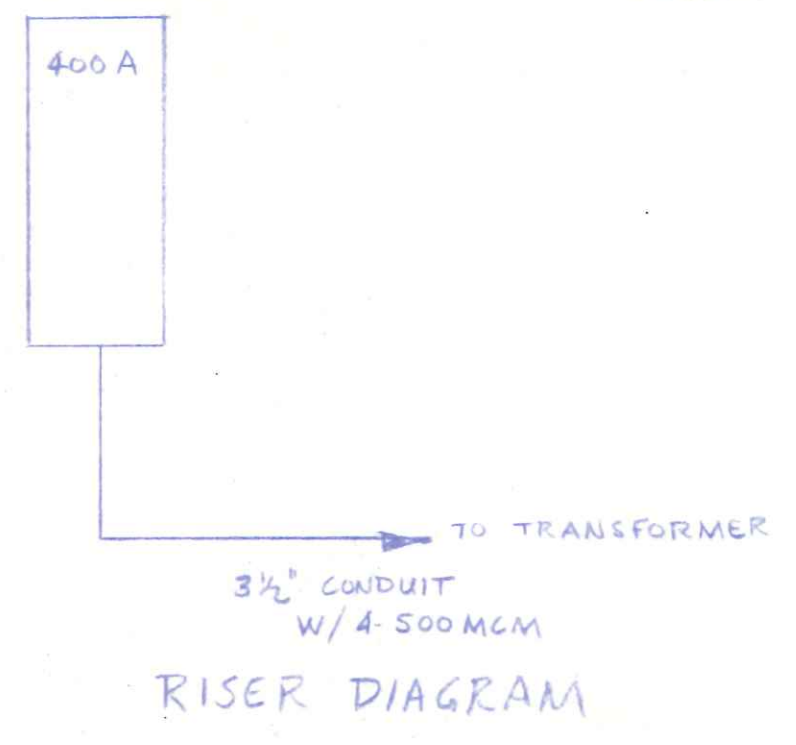

1800 Industrial
BASGER BUILDING A & B
Dec 16, 1984